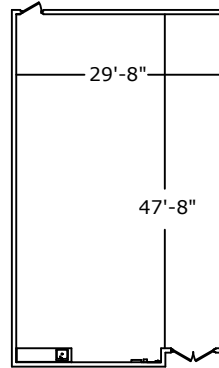

NOTES:

- Stage: 28'W x 18'D
- Grid height: 15'-10"
- curtain surround
- sprung floor

Room Dimensions

Area = 1380 square feet

Amenities include:

- 200 Amp 3Ø disconnect
- 60 Amp 3Ø disconnect
- curtain surround
- mirrored wall
- sprung floor
- small kitchenette

Legend:

To back stage and dressing rooms

Studio Theatre

Date: 7/03/2018 Capacity: 78
 Scale: NTS Drawn By: Rae Dunn