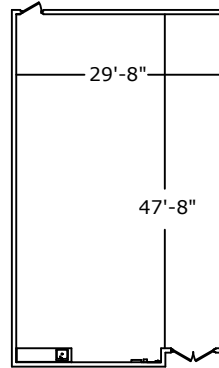

**NOTES:**

- Stage: 28'W x 18'D
- Grid height: 15'-10"
- curtain surround
- sprung floor

**Room Dimensions**

Area = 1380 square feet

**Amenities include:**

- 200 Amp 3Ø disconnect
- 60 Amp 3Ø disconnect
- curtain surround
- mirrored wall
- sprung floor
- small kitchenette

# Studio Theatre

Date: 7/03/2018

Capacity: 53

Scale: NTS

Drawn By: Rae Dunn