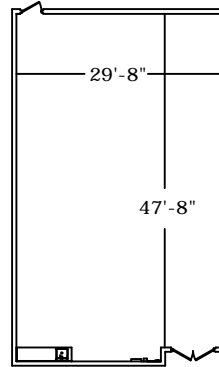

- Stage: 28'W x 18'D
- Grid height: 15'-10"
- curtain surround
- sprung floor

Room Dimensions

Area = 1380 square feet

Amenities include:

- 200 Amp 3ø disconnect
- 60 Amp 3ø disconnect
- curtain surround
- mirrored wall
- sprung floor
- small kitchenette

To back stage and dressing rooms

Studio Theatre

Date: 7/03/2018 Capacity: 78

Scale: NTS Drawn By: Rae Dunn