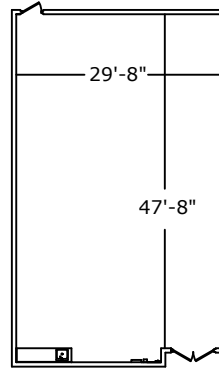

**NOTES:**

- Stage: 28'W x 18'D
- Grid height: 15'-10"
- curtain surround
- sprung floor

**Room Dimensions**

Area = 1380 square feet

**Amenities include:**

- 200 Amp 3Ø disconnect
- 60 Amp 3Ø disconnect
- curtain surround
- mirrored wall
- sprung floor
- small kitchenette