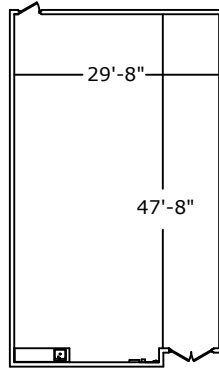

- Stage: 28'W x 18'D
- Grid height: 15'-10"
- curtain surround
- sprung floor

Room Dimensions

Area = 1380 square feet

Amenities include:

- 200 Amp 3ø disconnect
- 60 Amp 3ø disconnect
- curtain surround
- mirrored wall
- sprung floor
- small kitchenette

To back stage and dressing rooms

Studio Theatre

Date: 7/03/2018 Capacity: 80

Scale: NTS Drawn By: Rae Dunn