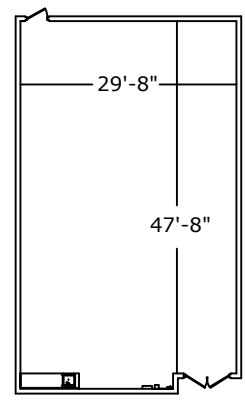

NOTES:

- Stage: 28'W x 18'D
- Grid height: 15'-10"
- curtain surround
- sprung floor

Room Dimensions

Area = 1380 square feet

Amenities include:

- 200 Amp 30 disconnect
- 60 Amp 30 disconnect
- curtain surround
- mirrored wall
- sprung floor
- small kitchenette

To back stage and dressing rooms

Studio Theatre

Date: 7/03/2018

Scale: NTS

Drawn By: Rae Dunn