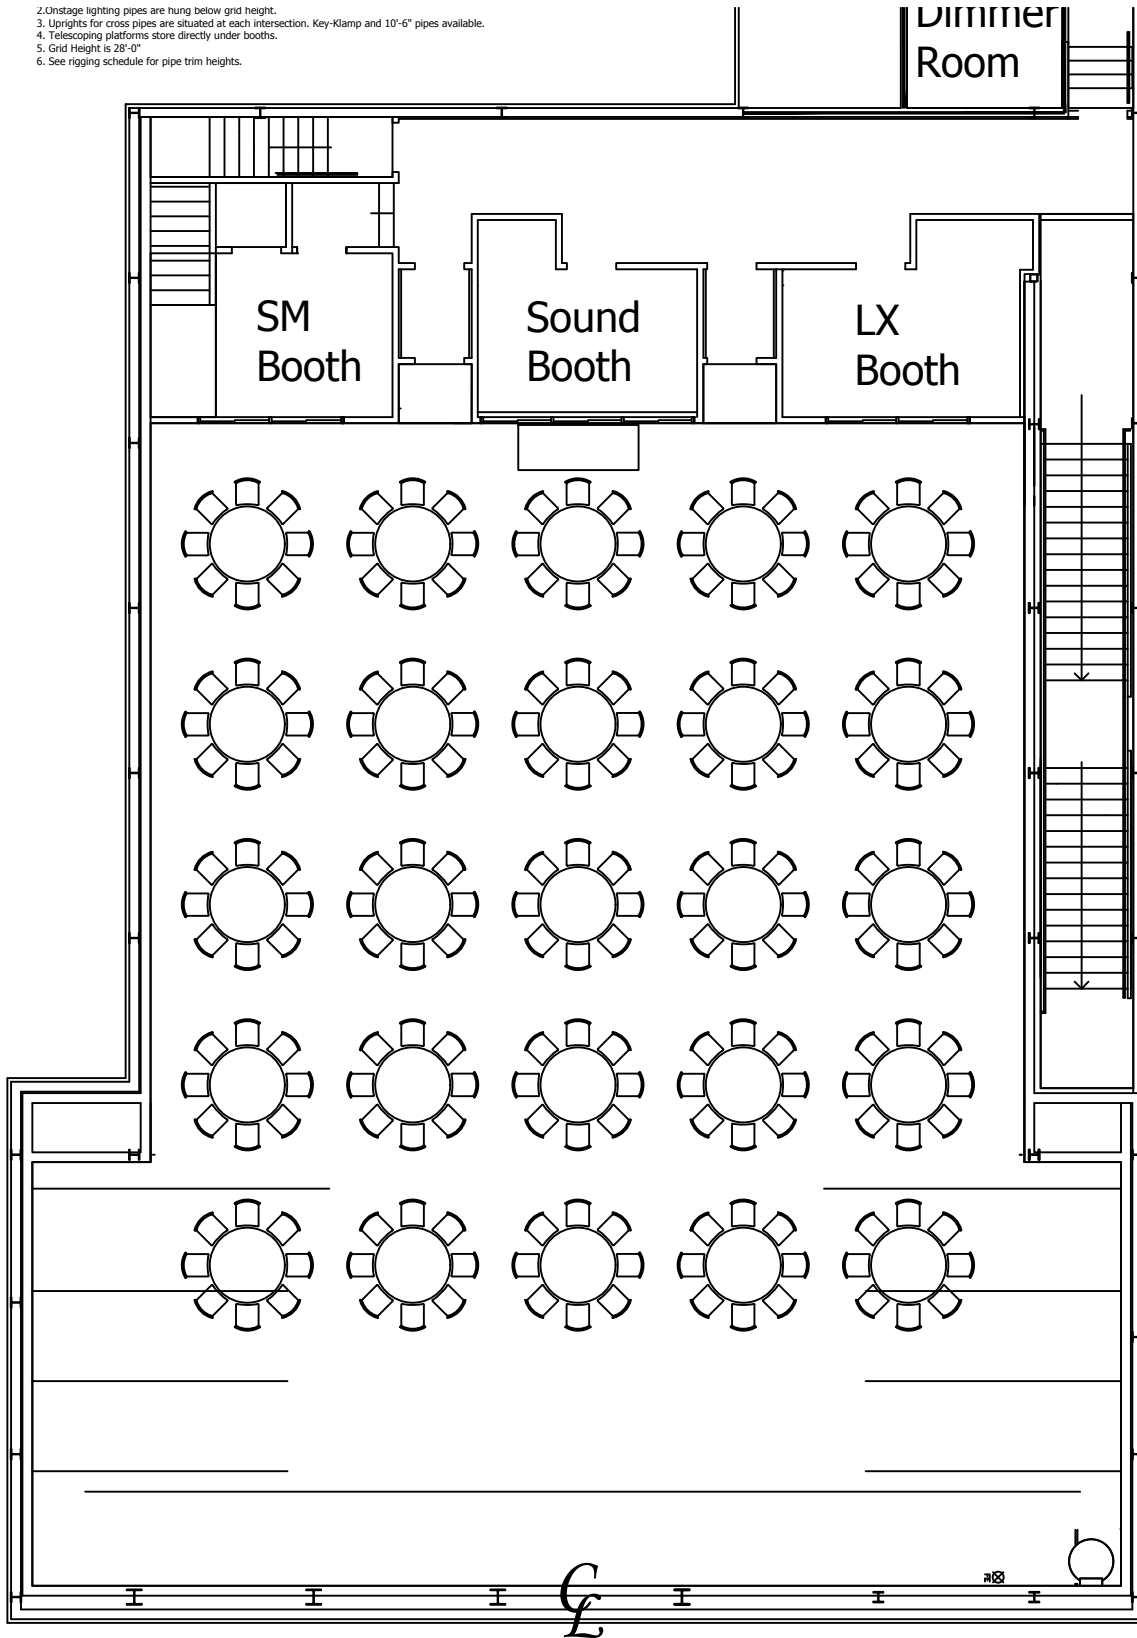

- 2. Onstage lighting pipes are hung below grid height.
- 3. Uprights for cross pipes are situated at each intersection. Key-Klump and 10'-6" pipes available.
- 4. Telescoping platforms store directly under booths.
- 5. Grid Height is 28'-0"
- 6. See rigging schedule for pipe trim heights.

	Westbury Theatre	
	File: Cabaret_setup.dwg	Date: 05/05/2004
	Scale: NTS	Capacity ~200
	Edited by ATM	