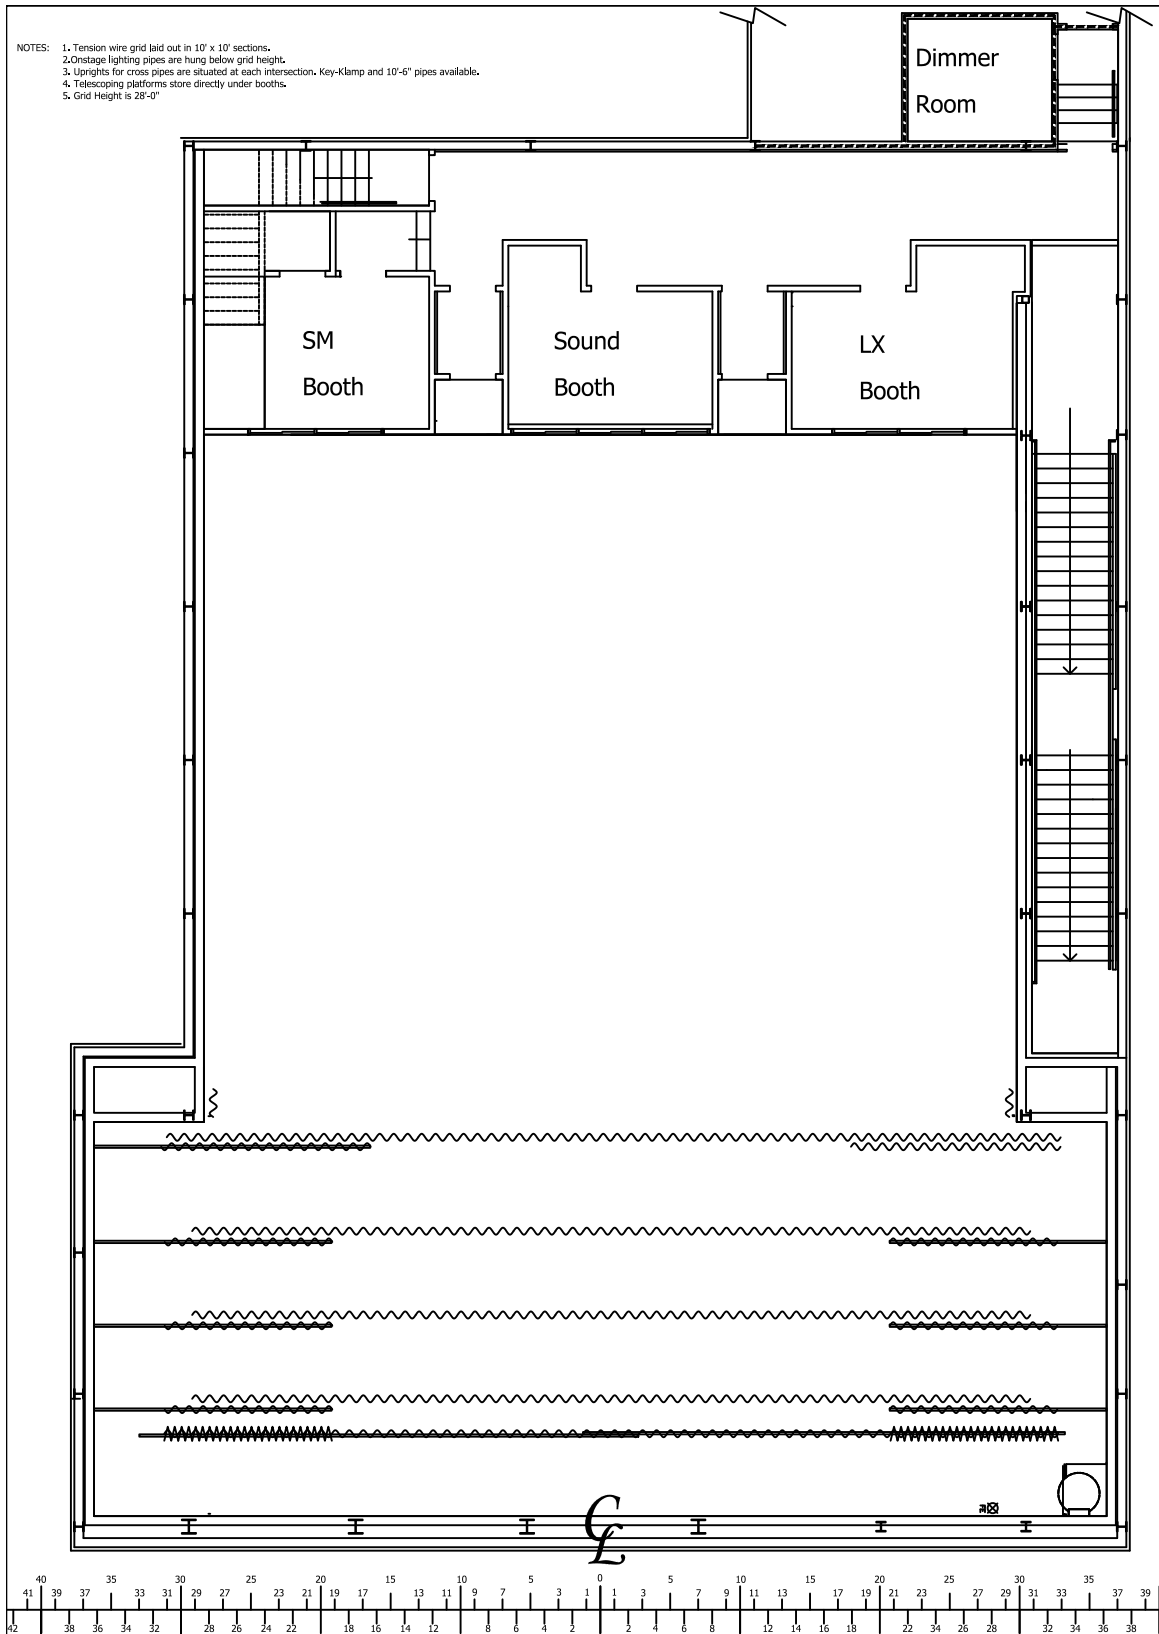

Westbury Theatre
Stock LX Plot

edited: 28/06/2016