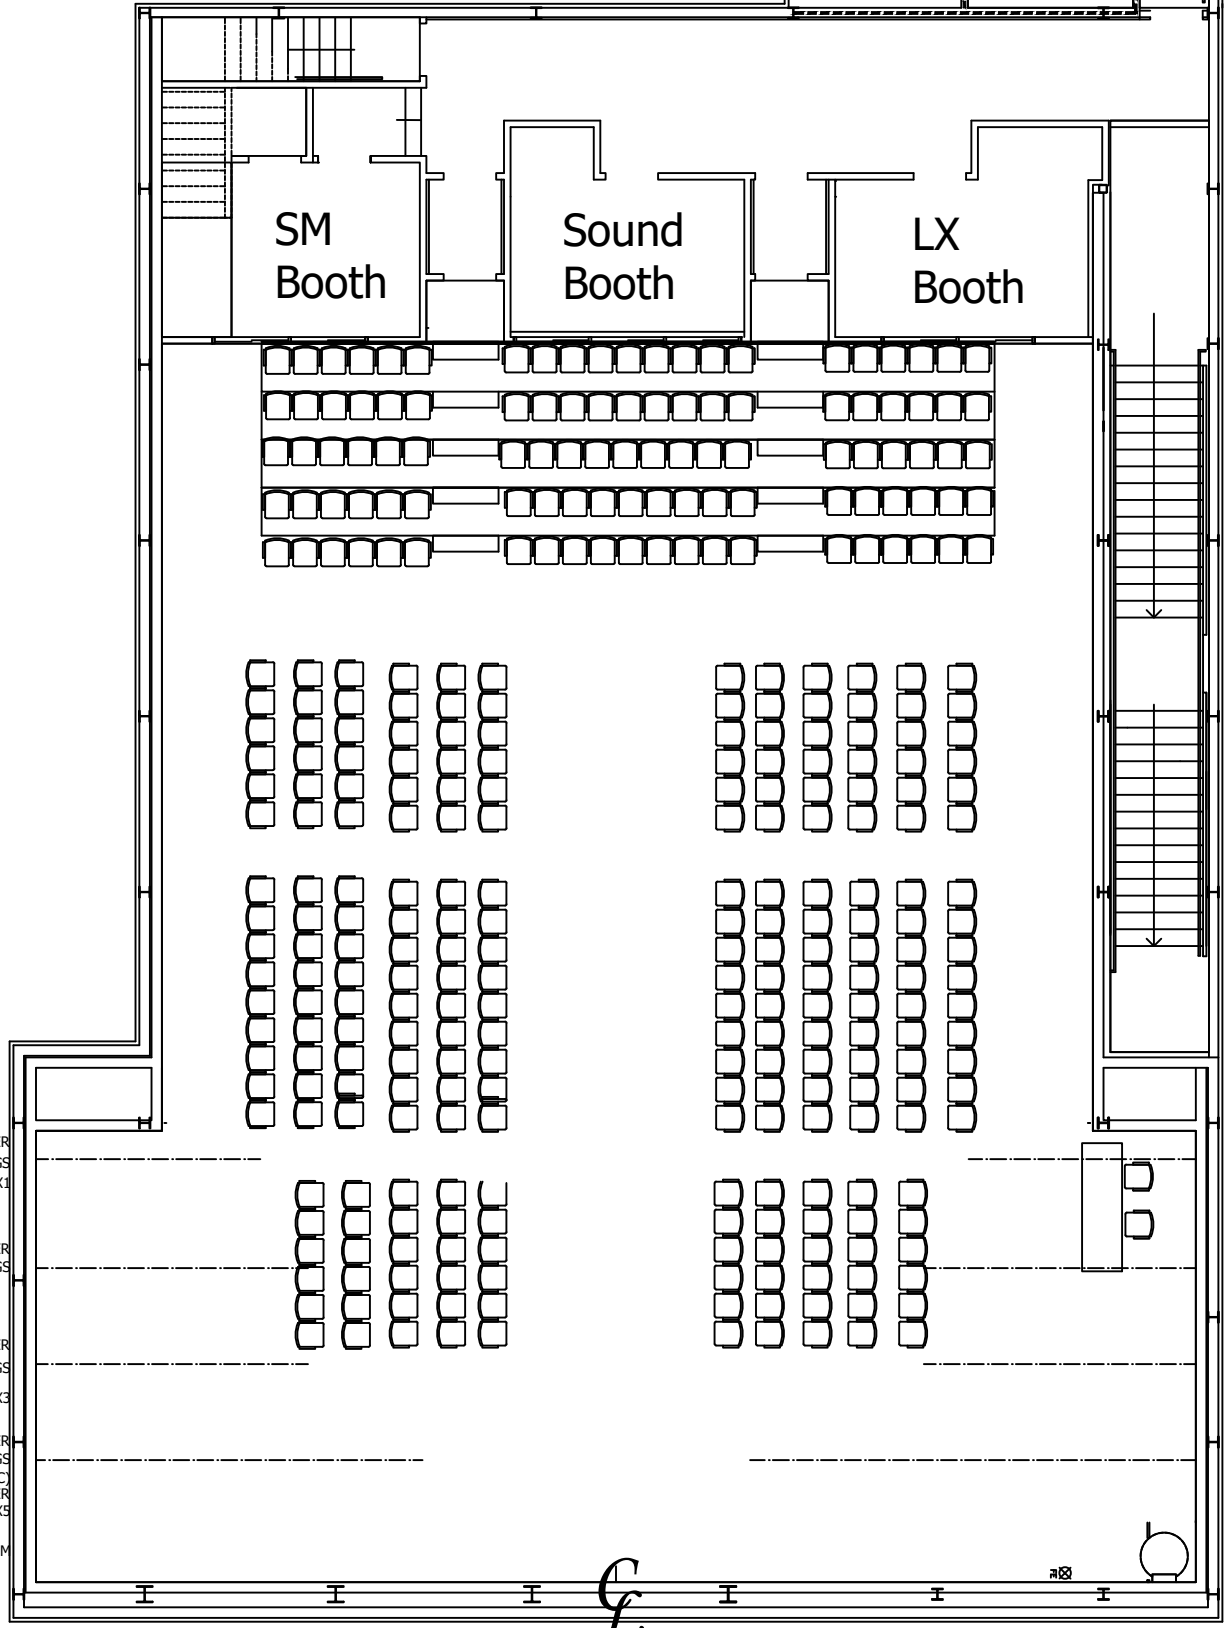

- NOTES:
1. Tension wire grid layed out in 10' x 10' sections.
  2. Onstage lighting pipes are hung below grid height.
  3. Uprights for cross pipes are situated at each intersection. Key-Klump and 10'-6" pipes available.
  4. Telescoping platforms store directly under booths.
  5. Grid Height is 28'-0"
  6. See rigging schedule for pipe trim heights.

Dimmer Room

SM Booth

Sound Booth

LX Booth

BASE  
N LEGS  
# LX1  
ORDER  
LEGS  
ORDER  
LEGS  
# LX3  
ORDER  
LEGS  
(CYC)  
CELLER  
# LX9  
SCRIM

<b>Westbury Theatre</b>	
Edmonton Fashion Week spring	Date: 05/2019
Scale: NTS	Capacity: 311 + 45 photographer pit
Edited by RDM	