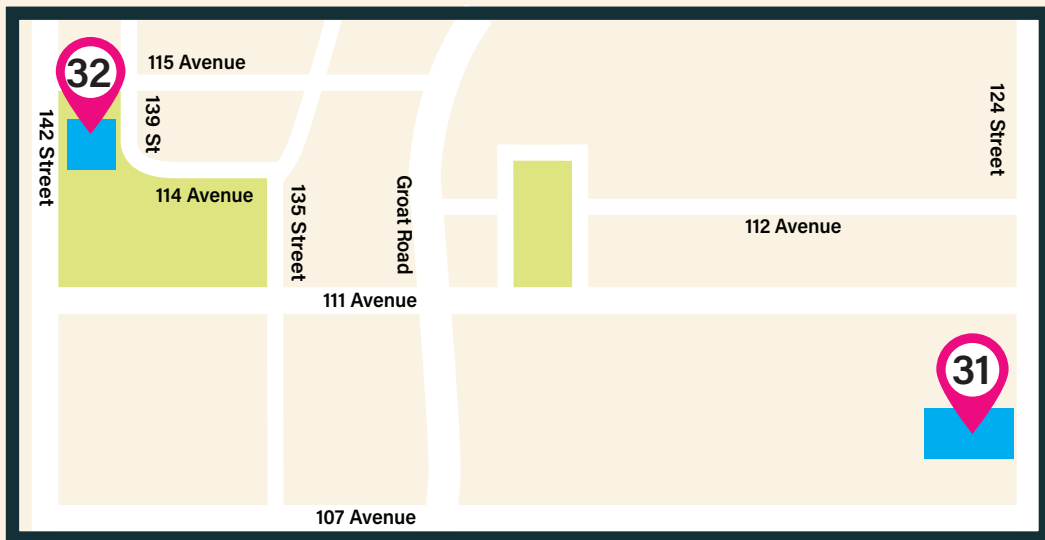

**35** **221B Baker Street**  
10330 84 Ave  
 1 minute

**36** **The Space on Whyte**  
9560 82 Ave  
 18 minutes

**37** **Boxer Bar**  
10315 83 Ave  
 3 minutes

**38** **The Boardroom**  
at the Citadel  
9828 101A Ave  
 55 minutes

# OLD STRATHCONA VENUES

### NORTHWEST DOWNTOWN