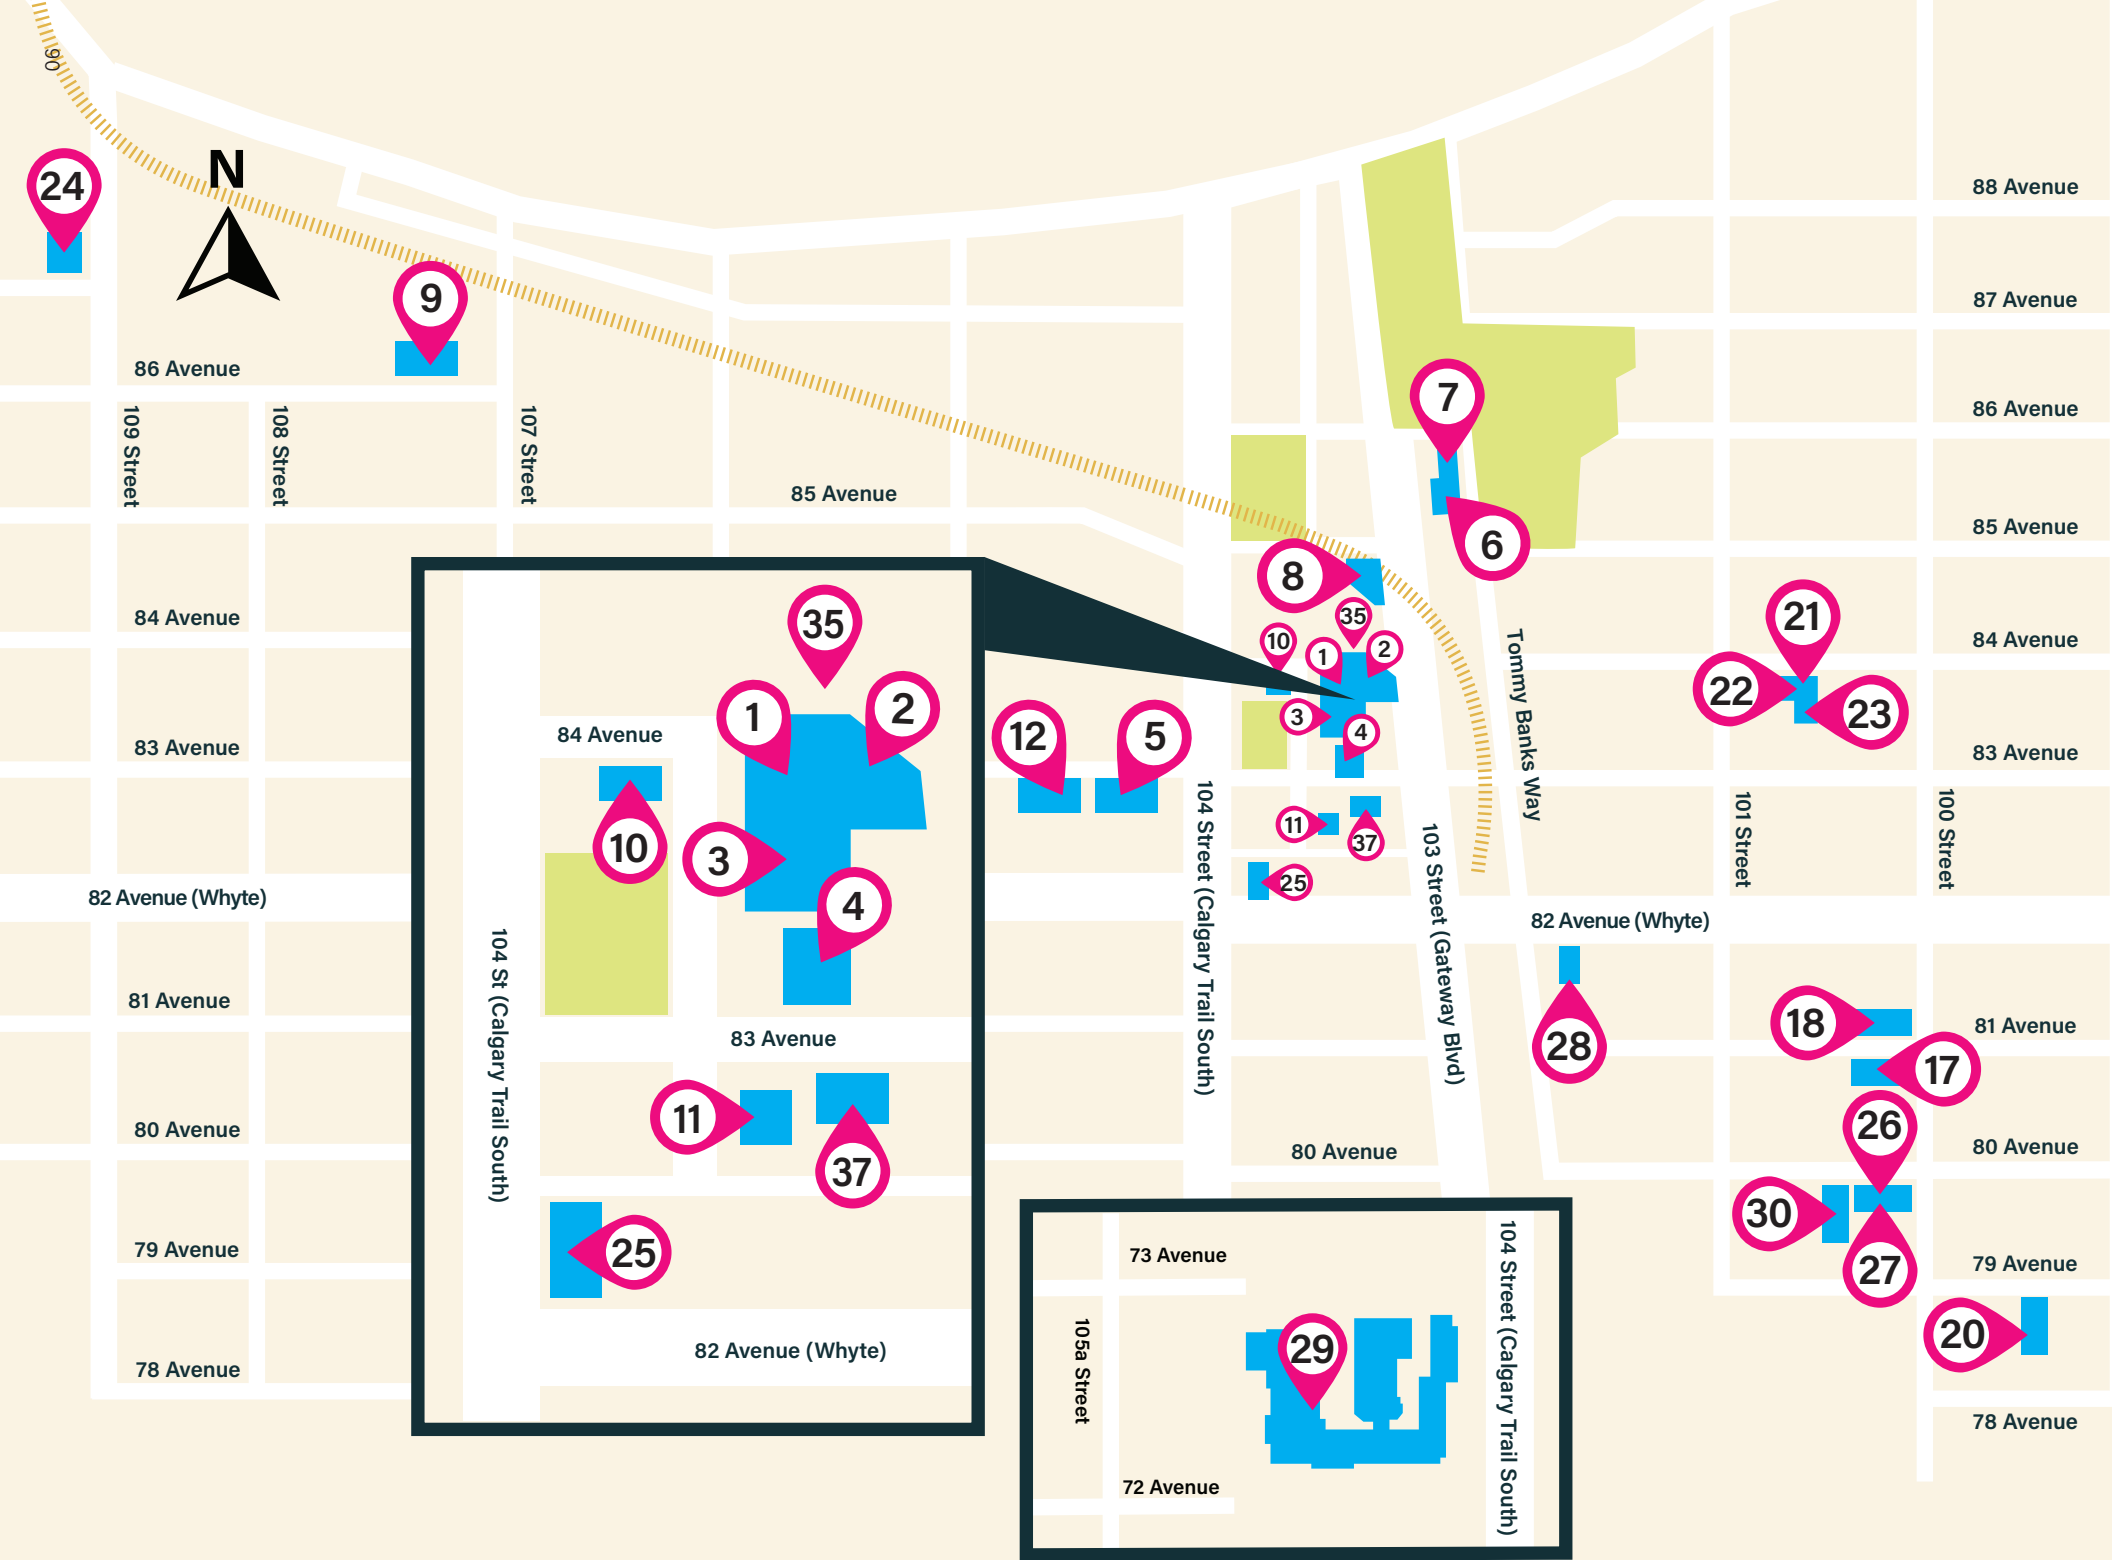

OLD STRATHCONA VENUES

HOW TO FRINGE

Edmonton International Fringe Theatre Festival August 15 – 25, 2024

There's no one way to fringe. Escape into the unknown, take creative risks, blaze your own trail. Fringing is a beat-your-own-drum, lead-your-own-parade kind of thing. Once you're here, you can't go wrong.

What're you waiting for? See a show (or 5, or 10, or 20...!). Buy tickets online anytime at fringetheatre.ca or over the phone at 780-409-1910.

NORTHWEST DOWNTOWN

DOWNTOWN

ADDITIONAL VENUES

EAST